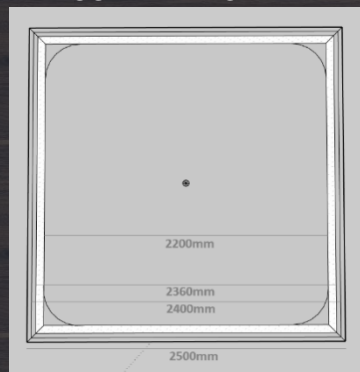

Contemporary design provides plenty of space!

**Available only factory-assembled, package measurements:*

1600mm – 2.0x1.30x2.0m
 1800mm – 2.2x1.30x2.0m
 2000mm – 2.4x1.30x2.4m
 2200mm – 2.6x1.30x2.6m

BENCHES

STAIRS

A Luxus

COLOUR

WOOD TYPE

MEASUREMENTS

Height: 1040mm

HEATER

Internal wood-burning

External wood-burning

Electric 6kW

SIZING

	6-8	8-10	10-12	12-16
Person icon	6-8	8-10	10-12	12-16
Width icon	1600	1800	2000	2200

SPA ACCESSORIES

LED light / 5 interchangeable colours

Hydromassage / 6 jets, strong massage effect